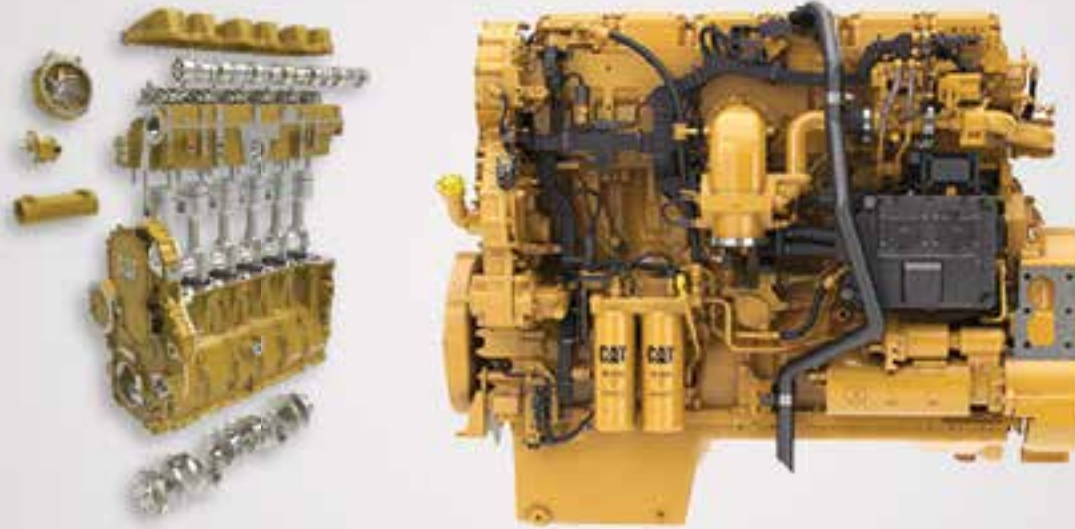

# IN-SHOP REPOWER PROGRAM

**MEDIUM DUTY ADDED**

Program ID: NAT-ENG-3303

Effective date: July 1<sup>st</sup> to December 31<sup>st</sup> 2024

Offer: \$2,000 off Reman Engine or Long Block plus Turbo

## PROGRAM DETAILS

- ▶ For work at authorized dealer (Toromont or Full-Service TEPS Dealer) workshop only
- ▶ Applies to Heavy-Duty engines and Medium-Duty engines
- ▶ Discount must be passed on to customer
- ▶ Can be combined with the following programs:
  - Parts Rebates (existing Reman, Long block and Turbo programs)
- ▶ Cannot be combined with OPT program
- ▶ Toromont and Cat program